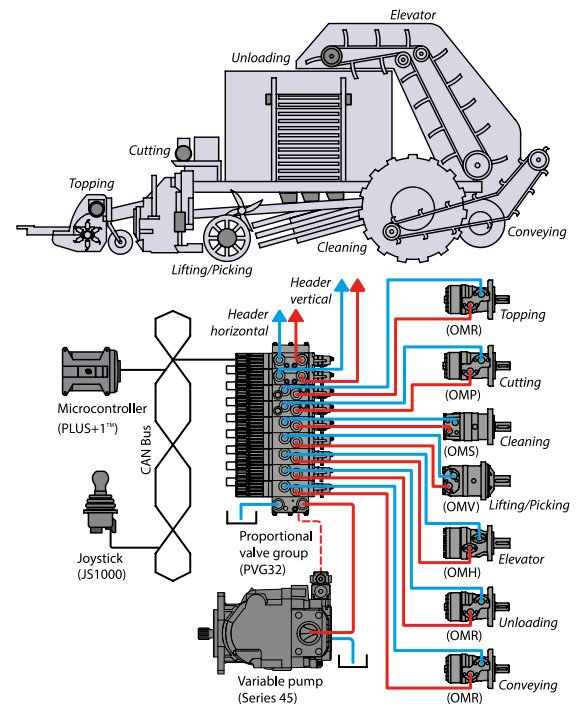

Warehouse

Design

Support

Service

Consulting

Turnkey solutions

SACE s.r.l. provides complete hydraulic and electronic systems. One single supplier for all your requirements.

Member of FLODRAULIC GROUP

SACE

Applications

Thanks to their versatility and high quality, our orbital motors are used in a vast array of applications:

- Agricultural and forestry machinery
- Mining machinery
- Construction machinery and platforms
- Mowing machinery
- Cranes and conveyor belts
- Nautical equipment and winches for fishing boats
- Wood processing machines
- Plastic and rubber processing machines